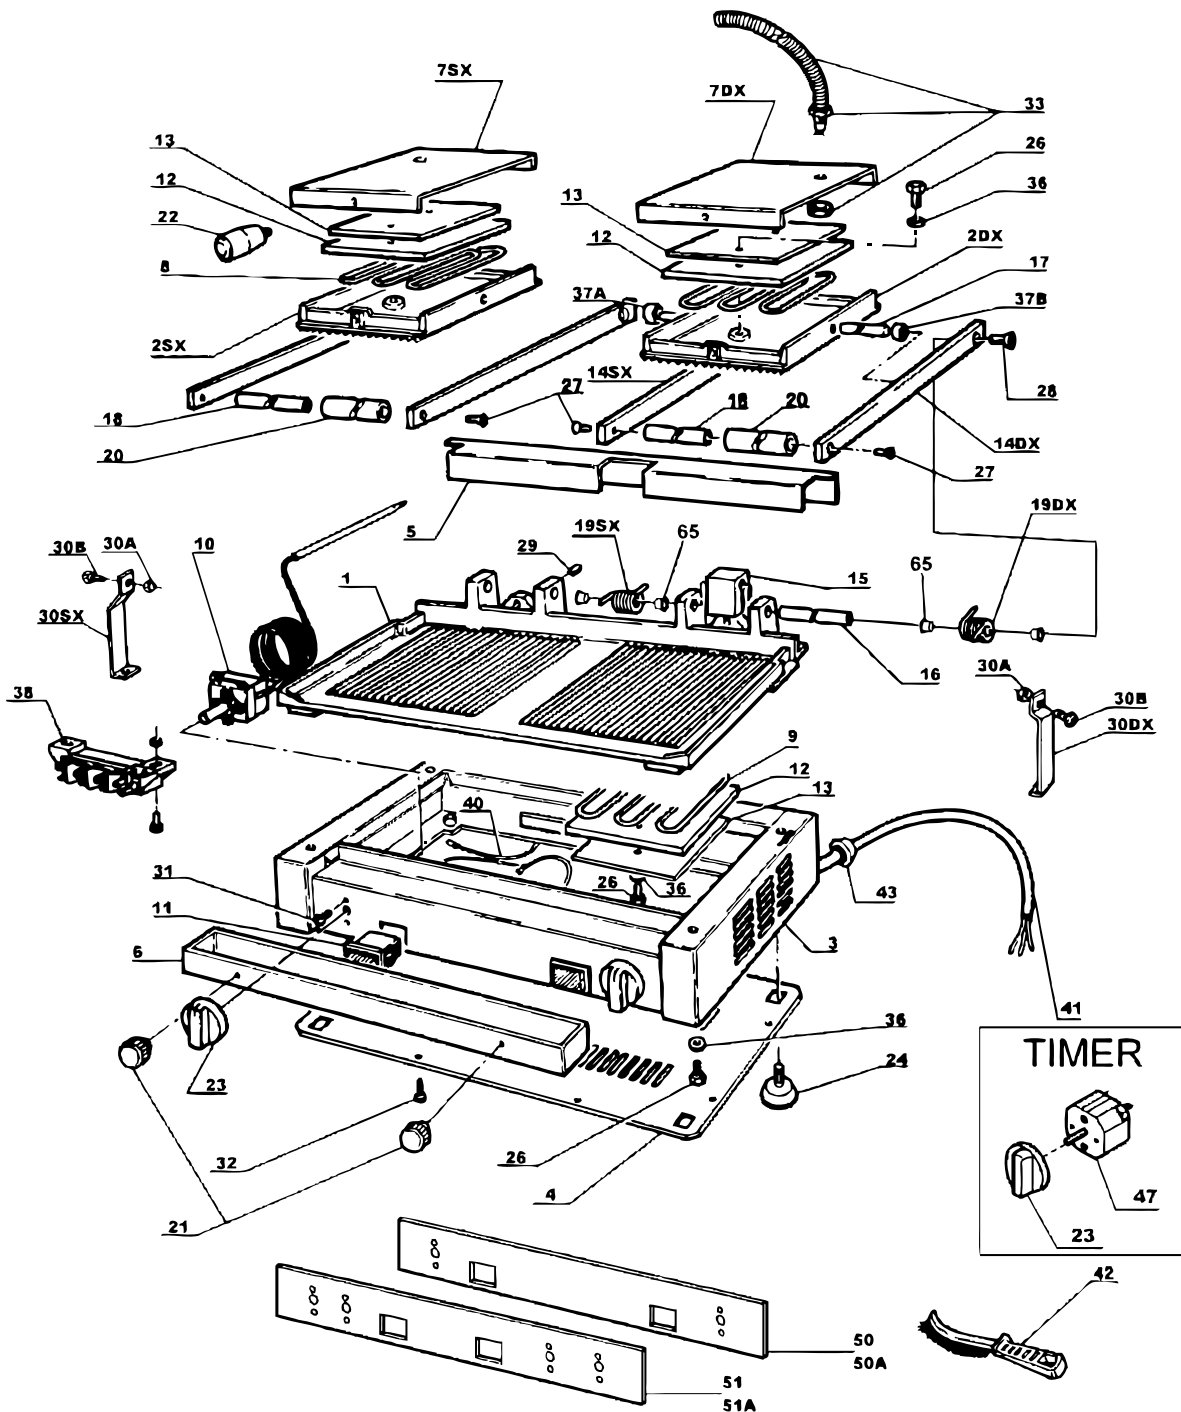

Parts Breakdown

Model PG-IT-0737-R 11378

Parts Breakdown

Model PG-IT-0737-R 11378

| Item No. | Description | Position | Item No. | Description | Position | Item No. | Description | Position |
|----------|--|----------|----------|---|----------|----------|---|----------|
| AN041 | Bottom Plate Rib/Rib for 11378 | 1 | 63480 | Right Spring for 11378 | 19DX | 37273 | Washer Dia.6 for 11378 | 36 |
| AM982 | Upper Plate Ribbed for 11378 | 2DX | 63481 | Left Spring for 11378 | 19SX | AN005 | Distance Ring Int.14x4 F.10.5 for 11378 | 37A |
| 78795 | Left Top Surface-Grooved for 11378 | 2SX | AM997 | Black Handle L.235,5 for 11378 | 20A | AN006 | Distance Ring.Est.14x12.3 F.10.5 for 11378 | 37B |
| AN043 | Stainless Steel Base for 11378 | 3 | AM998 | Black Drawer Knob for 11378 | 21A | 19372 | Terminal Block for 11378 | 38 |
| AN044 | Fund Top for 11378 | 4 | 78799 | Pomello P. Sup. Nero for 11378 | 22A | AK103 | Protection Spiral Wires for 11378 | 40 |
| AN045 | Spring Cover for 11378 | 5 | 18001 | Knob for 11378 | 23 | AN054 | Power Cord 3x12 AWG, US Plug for 11378 | 41 |
| AN046 | Stainless Steel Collecting Tray for 11378 | 6 | AM999 | Foot for 11378 | 24 | 16469 | Wire Panini Brush Red Handle for 11378 | 42 |
| AM989 | Stainless Steel Cover DX 90° for 11378 | 7DX | AN048 | Screw TE M6x12 Flang. Knurled Black for 11378 | 26 | AN055 | Cable Gland PG 13.5+Nut for 11378 | 43 |
| AN047 | LH Stainless Steel Cover 90° for 11378 | 7SX | AN000 | Flange Screw Zigr. M06x12 for 11378 | 26 | AN011 | Timer Grill for 11378 | 47 |
| 78192 | Top Element for 11378 | 8 | 78800 | Screw 6x16 TPSCE for 11378 | 27 | AN056 | Monster PD Sir. for 11378 | 50 |
| 16473 | Bottom Heating Element 220V for 11378 | 9 | 78801 | Screw 8x18 TPSCE for 11378 | 28 | 78769 | Mostr.Graduata Dim.8x7cm for 11378 | 50A |
| 16474 | Thermostat 110/220-50/60 for 11378 | 10 | AN033 | Grain 8x12 P. Flat CRT HER for 11378 | 29 | AN057 | Face Plate W. Tim for 11378 | 51 |
| 23747 | Pilot Light 110V for 11378 | 11 | AN049 | Nut M.6 Extra Low Zinc. for 11378 | 30A | 78808 | Monst. Pers/Neutra. Timer for 11378 | 51A |
| 21103 | Insulating Panel 110 ZK for 11378 | 12 | AN036 | Hex.Screw DIN 933 M6x16 for 11378 | 30A | 78810 | Flanged Bushing D12 for Spring for 11378 | 65 |
| AM990 | Panel Protection for 11378 | 13 | AN050 | Screw M6x16 TE Inox A2 for 11378 | 30B | AN058 | Screw TC- 5x8 Inox A2 for 11378 | 72 |
| AM991 | Right Lifting Rod 25x8x363 W/Peg for 11378 | 14DX | AN002 | Low Hex.Nut Din 439 M6 for 11378 | 30B | AN059 | Screw TBL M4x12 Washed Combi for 11378 | 73 |
| AM992 | Left Lifting Rod 25x8x363 W/Peg for 11378 | 14SX | AN001 | Antirib for 11378 | 30DX | AN060 | Serrated Washers D.4 Zinc for 11378 | 74 |
| AM993 | Brass Brake for Grill for 11378 | 15 | AN051 | Anti-Rib SX for 11378 | 30SX | AN061 | Hex Nut M4 Medium Z.White for 11378 | 75 |
| AM994 | Lifting Pin 12x243 for 11378 | 16 | AN052 | Screw M4x5 TC Z.Bianca x Thermostat for 11378 | 31 | AN062 | Nut M6 Low Zinc. for 11378 | 76 |
| AM995 | Pin D10x247 for 11378 | 17 | AN053 | Self-Tapping Screws TC+ 4.2x06.5 for 11378 | 32 | AN063 | Screw TE M4x3.5 Z.White for Timer for 11378 | 77 |
| AM996 | Handle Pin 10x236 for 11378 | 18 | AN004 | Wire Protecting Spring D.14 for 11378 | 33 | | | |